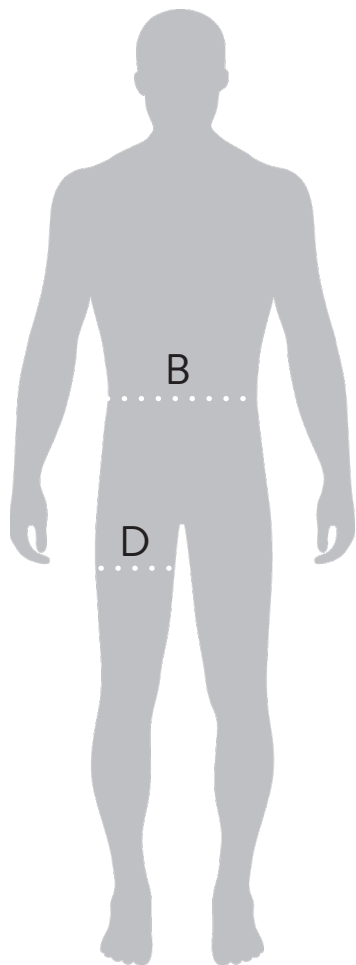

The below is a guide to help you understand the differences and should give clarity that the harness does not determine the user weight.

	Fall Arrest Lanyards	Big Guy Fall Arrest Lanyards	Fall Arrest Blocks	Defender Fall Arrest Blocks
Max. User Weight	100kg	140kg	140kg	140kg

For harness sizes please refer to the relevant harness size guide below.

Size	Small	Standard	Large	X-Large
A Chest	36 - 42" 91 - 107cm	42 - 50" 107 - 127cm	50 - 54" 127 - 137cm	54 - 58" 137 - 147cm
B Waist	30 - 36" 76 - 91cm	36 - 44" 91 - 112cm	44 - 48" 112 - 122cm	48 - 52" 122 - 132cm
C Hips	38 - 44" 97 - 112cm	44 - 52" 112 - 132cm	52 - 56" 132 - 142cm	56 - 60" 142 - 152cm

Size	Small	Standard	Large	X-Large
A Chest	36 - 42" 91 - 107cm	42 - 50" 107 - 127cm	50 - 54" 127 - 137cm	54 - 58" 137 - 147cm
B Waist	30 - 44" 76 - 111cm	30 - 44" 76 - 111cm	38 - 52" 96 - 132cm	38 - 52" 96 - 132cm
C Hips	38 - 44" 96 - 112cm	44 - 52" 112 - 132cm	52 - 56" 132 - 142cm	56 - 60" 142 - 152cm

Size	Small	Standard	Large	X-Large
A Chest	36 - 42" 91 - 107cm	42 - 50" 107 - 127cm	50 - 54" 127 - 137cm	54 - 58" 137 - 147cm
B Waist	30 - 36" 76 - 92cm	34 - 40" 86 - 102cm	38 - 46" 96 - 117cm	42 - 52" 106 - 132cm
C Hips	38 - 44" 96 - 112cm	44 - 52" 112 - 132cm	52 - 56" 132 - 142cm	56 - 60" 142 - 152cm