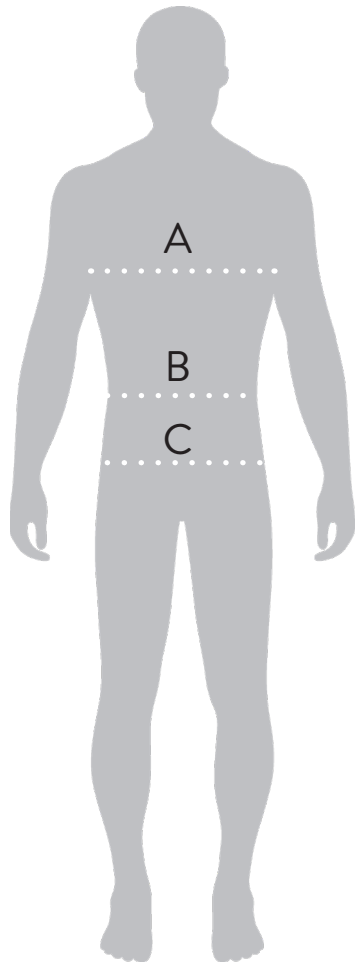

The below is a guide to help you understand the differences and should give clarity that the harness does not determine the user weight.

	Fall Arrest Lanyards	Big Guy Fall Arrest Lanyards	Fall Arrest Blocks	Defender Fall Arrest Blocks
Max. User Weight	100kg	140kg	140kg	140kg

For harness sizes please refer to the relevant harness size guide below.

Size	Small	Standard	Large	X-Large
A Chest	36 - 42" 91 - 107cm	42 - 50" 107 - 127cm	50 - 54" 127 - 137cm	54 - 58" 137 - 147cm
B Waist	30 - 36" 76 - 91cm	36 - 44" 91 - 112cm	44 - 48" 112 - 122cm	48 - 52" 122 - 132cm
C Hips	38 - 44" 97 - 112cm	44 - 52" 112 - 132cm	52 - 56" 132 - 142cm	56 - 60" 142 - 152cm

Size	Small	Standard	Large	X-Large
A Chest	36 - 42" 91 - 107cm	42 - 50" 107 - 127cm	50 - 54" 127 - 137cm	54 - 58" 137 - 147cm
B Waist	30 - 44" 76 - 111cm	30 - 44" 76 - 111cm	38 - 52" 96 - 132cm	38 - 52" 96 - 132cm
C Hips	38 - 44" 96 - 112cm	44 - 52" 112 - 132cm	52 - 56" 132 - 142cm	56 - 60" 142 - 152cm

Size	Small	Standard	Large	X-Large
A Chest	36 - 42" 91 - 107cm	42 - 50" 107 - 127cm	50 - 54" 127 - 137cm	54 - 58" 137 - 147cm
B Waist	30 - 36" 76 - 92cm	34 - 40" 86 - 102cm	38 - 46" 96 - 117cm	42 - 52" 106 - 132cm
C Hips	38 - 44" 96 - 112cm	44 - 52" 112 - 132cm	52 - 56" 132 - 142cm	56 - 60" 142 - 152cm