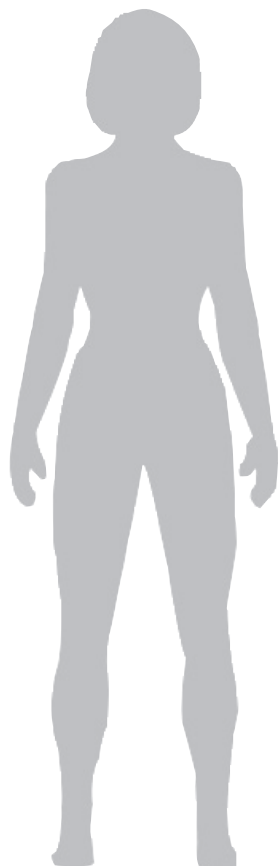

Size	Small	Standard	Large
	8 - 10	12 - 14	16 +