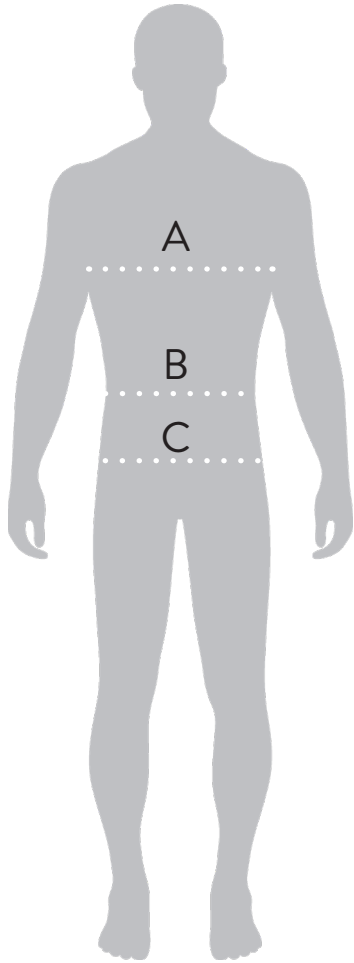

RECOMMENDED USER WEIGHTS

Our safety harnesses are crucial when working at height. It is important to understand that each fall arrest product you use in conjunction with our harnesses, such as lanyards and blocks have different maximum user weights between 100kg and 140kg.

The below is a guide to help you understand the differences and should give clarity that the harness does not determine the user weight.

	Fall Arrest Lanyards	Big Guy Fall Arrest Lanyards	Fall Arrest Blocks	Defender Fall Arrest Blocks
Max. User Weight	100kg	140kg	140kg	140kg

For harness sizes please refer to the relevant harness size guide below.

Size	Small	Standard	Large	X-Large
A Chest	36 - 42" 91 - 107cm	42 - 50" 107 - 127cm	50 - 54" 127 - 137cm	54 - 58" 137 - 147cm
B Waist	30 - 36" 76 - 91cm	36 - 44" 91 - 112cm	44 - 48" 112 - 122cm	48 - 52" 122 - 132cm
C Hips	38 - 44" 97 - 112cm	44 - 52" 112 - 132cm	52 - 56" 132 - 142cm	56 - 60" 142 - 152cm

Size	Small	Standard	Large	X-Large
A Chest	36 - 42" 91 - 107cm	42 - 50" 107 - 127cm	50 - 54" 127 - 137cm	54 - 58" 137 - 147cm
B Waist	30 - 44" 76 - 111cm	30 - 44" 76 - 111cm	38 - 52" 96 - 132cm	38 - 52" 96 - 132cm
C Hips	38 - 44" 96 - 112cm	44 - 52" 112 - 132cm	52 - 56" 132 - 142cm	56 - 60" 142 - 152cm