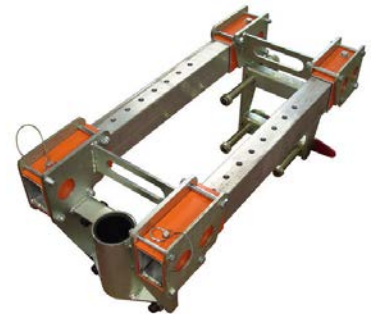

## ADJUSTABLE BARREL MOUNT DAVIT ARM SYSTEM

This free-standing, portable system is ideal for use on the larger walls, edges of tanks and many other applications where a permanent fixing system isn't available or built into the area of works. The bracket can be adjusted from to suit thicknesses from 57mm up to 635mm, offering a solution for the entry, rescue and positioning of personnel.

### SYSTEM COMPONENTS

Part Number: 30105

Part Number: 30109

Part Number: 30029

### MAN RIDING WINCH, FALL ARREST & BRACKETS\*

Man Riding Winch

MRW Brackets

Fall Arrest

FA Brackets

\*Brand of Man Riding Winch & Fall Arrest may vary, you'll be provided compatible brackets.

FOR MORE INFORMATION ON THE XTIRPA DAVIT  
SYSTEMS CALL ONE OF OUR SAFETY EQUIPMENT  
EXPERTS ON 03332 07 66 22